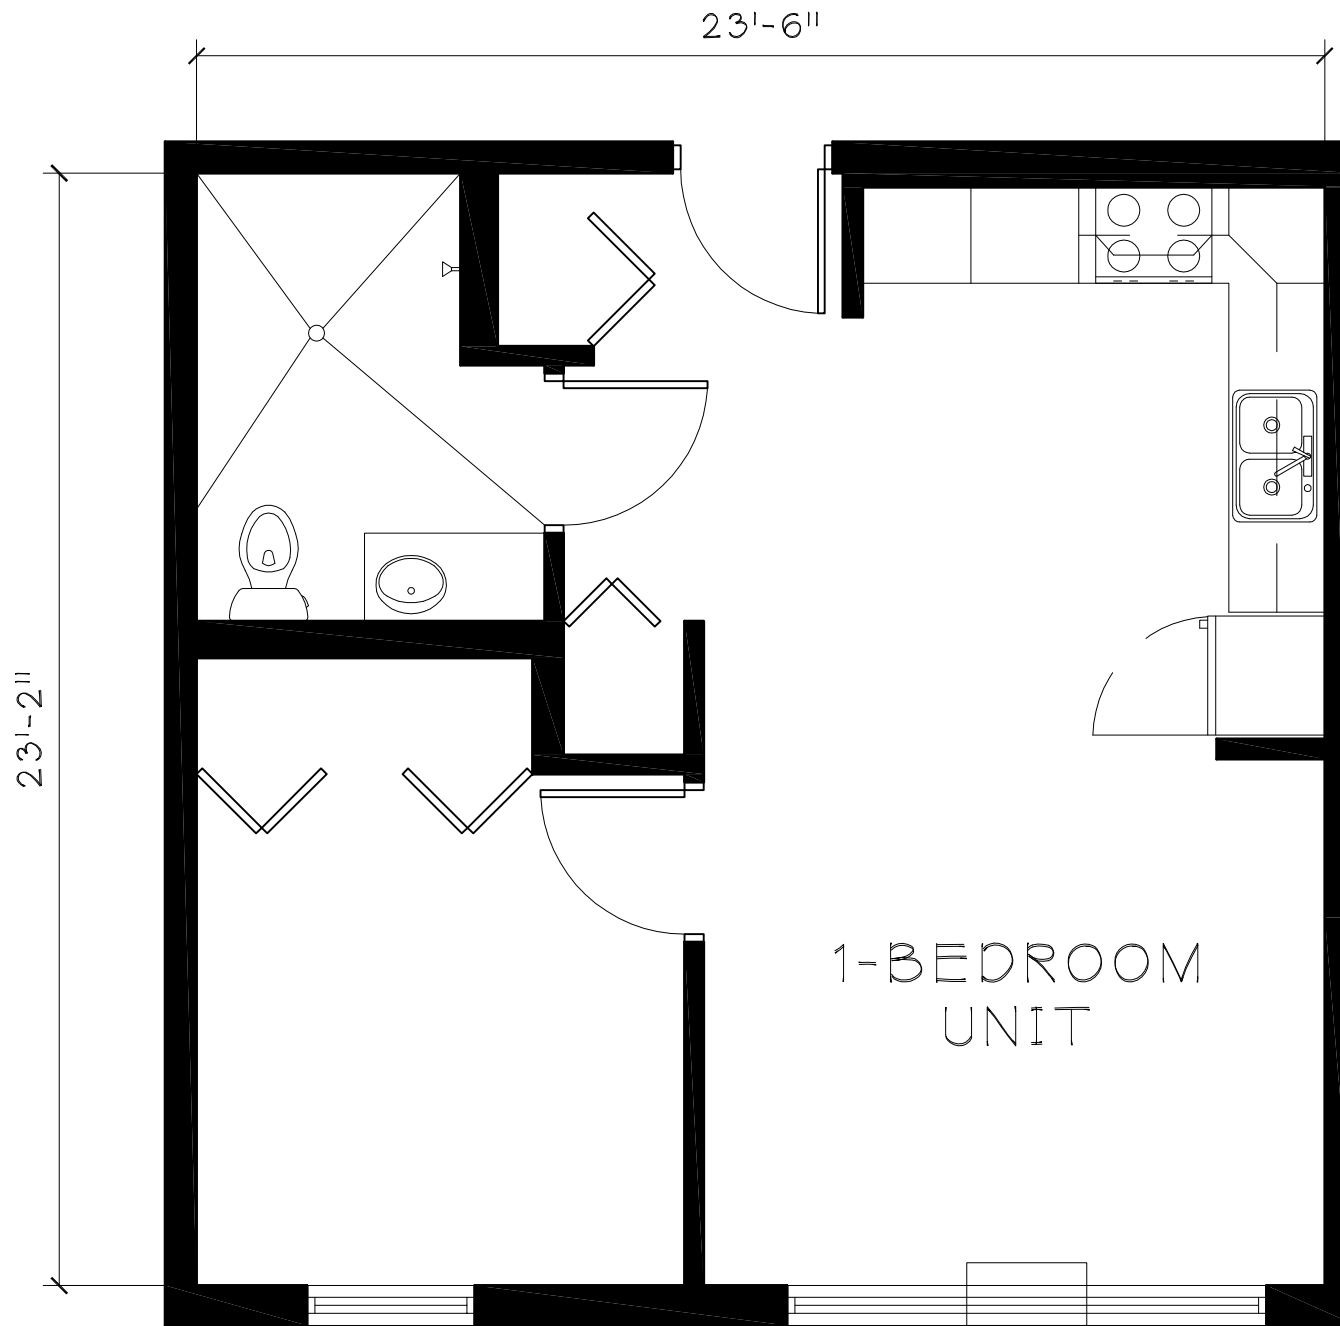

ACCESSIBLE HOMES
EXCEPTIONAL SERVICES
AFFORDABLE SOLUTIONS

Independent Quality Living Within Reach

FLOOR PLANS*

*Floor plans are representative of typical OTR residences, not specific to any property.

23'-4"

STUDIO
UNIT

23'-2"

37'-8"

27'-2"

2-BEDROOM
UNIT